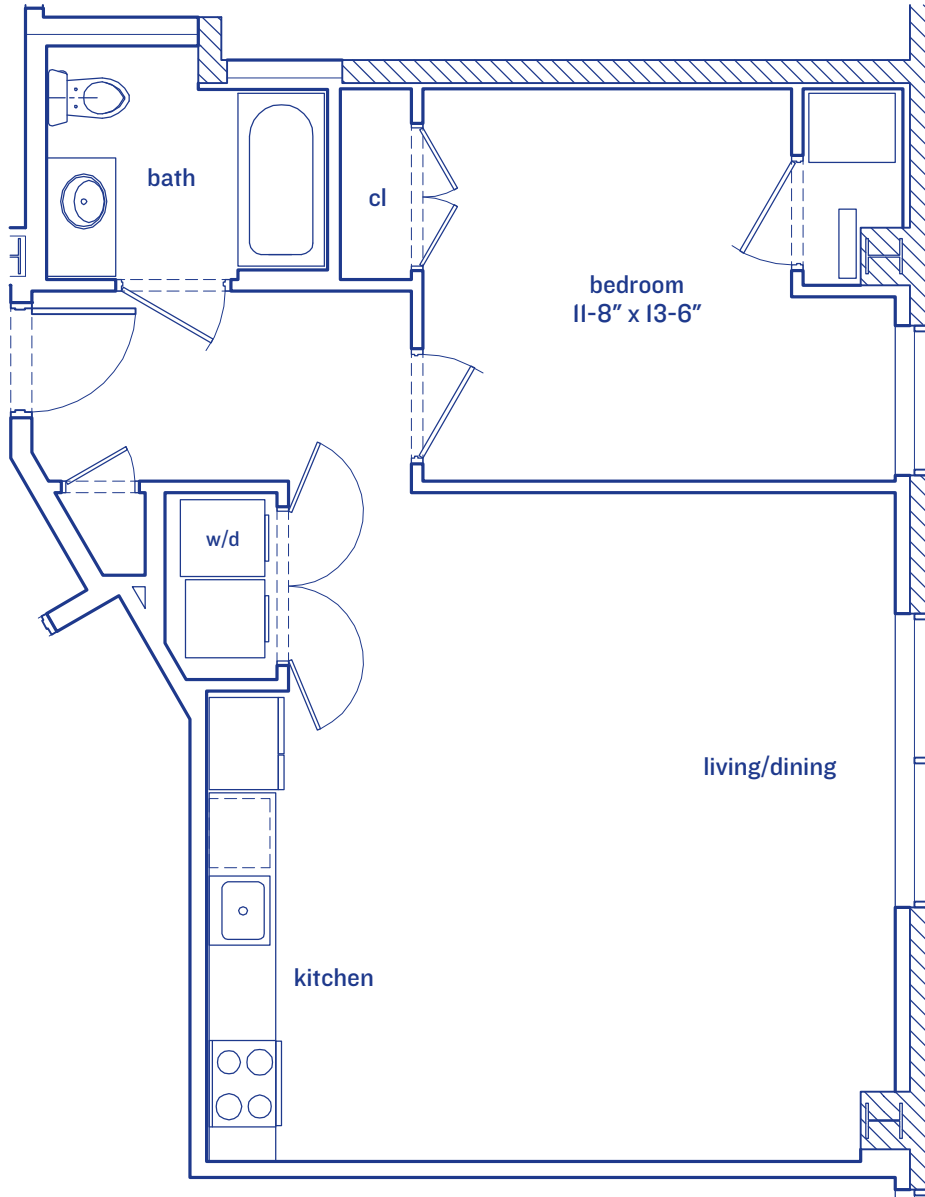

residence

208

square feet

740

floor

2

bedrooms

1

baths

1

contact

203-339-5904

333STATE.COM

THE UNIT LAYOUT, SQUARE FOOTAGE AND DIMENSIONS ARE APPROXIMATE AND SUBJECT TO NORMAL CONSTRUCTION VARIANCES AND TOLERANCES. SQUARE FOOTAGES EXCEED THE USABLE FLOOR AREA. THIS FLOOR PLAN IS BASED ON CONSTRUCTION DRAWINGS.