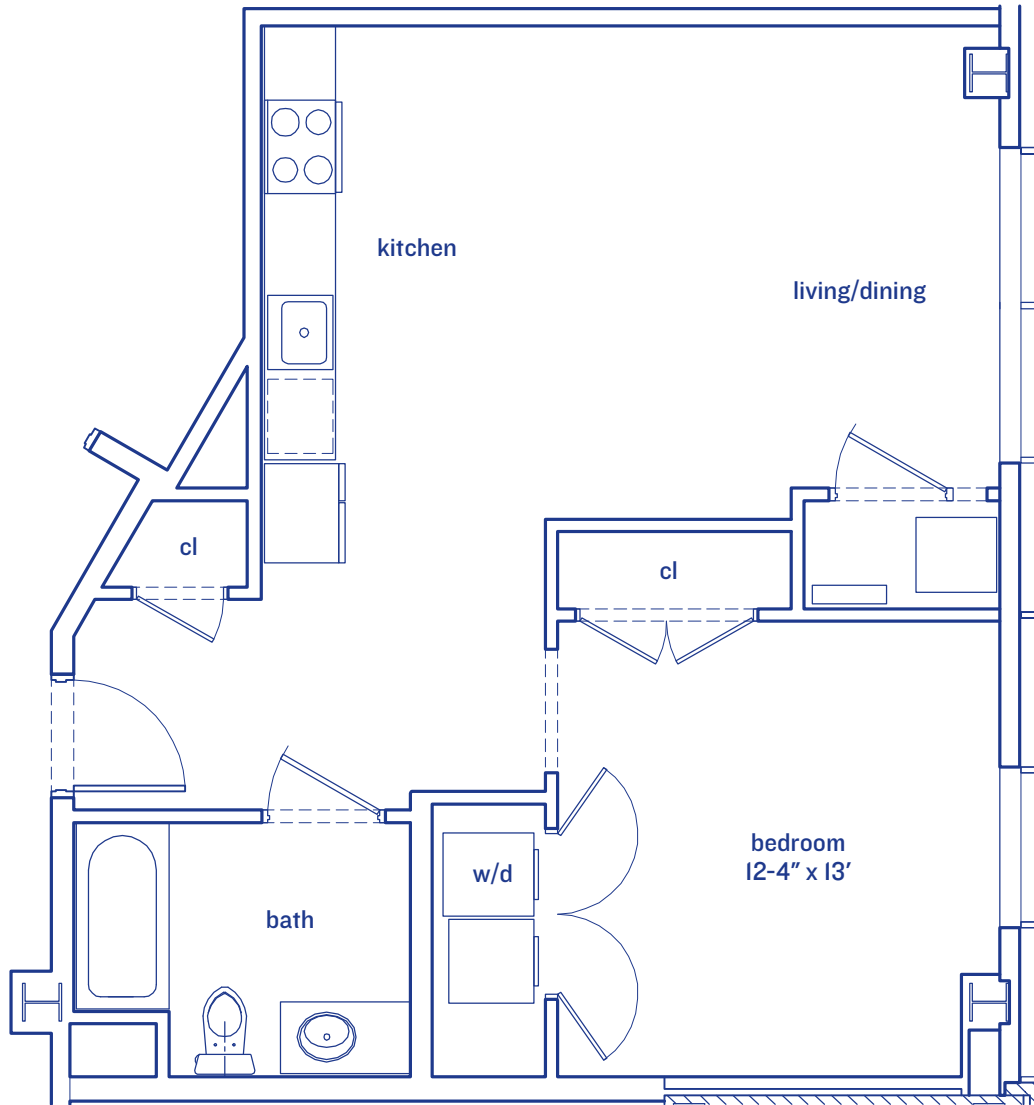

residence

309

square feet

670

floor

3

bedrooms

1

baths

1

contact

203-339-5904

333STATE.COM

THE UNIT LAYOUT, SQUARE FOOTAGE AND DIMENSIONS ARE APPROXIMATE AND SUBJECT TO NORMAL CONSTRUCTION VARIANCES AND TOLERANCES. SQUARE FOOTAGES EXCEED THE USABLE FLOOR AREA. THIS FLOOR PLAN IS BASED ON CONSTRUCTION DRAWINGS.