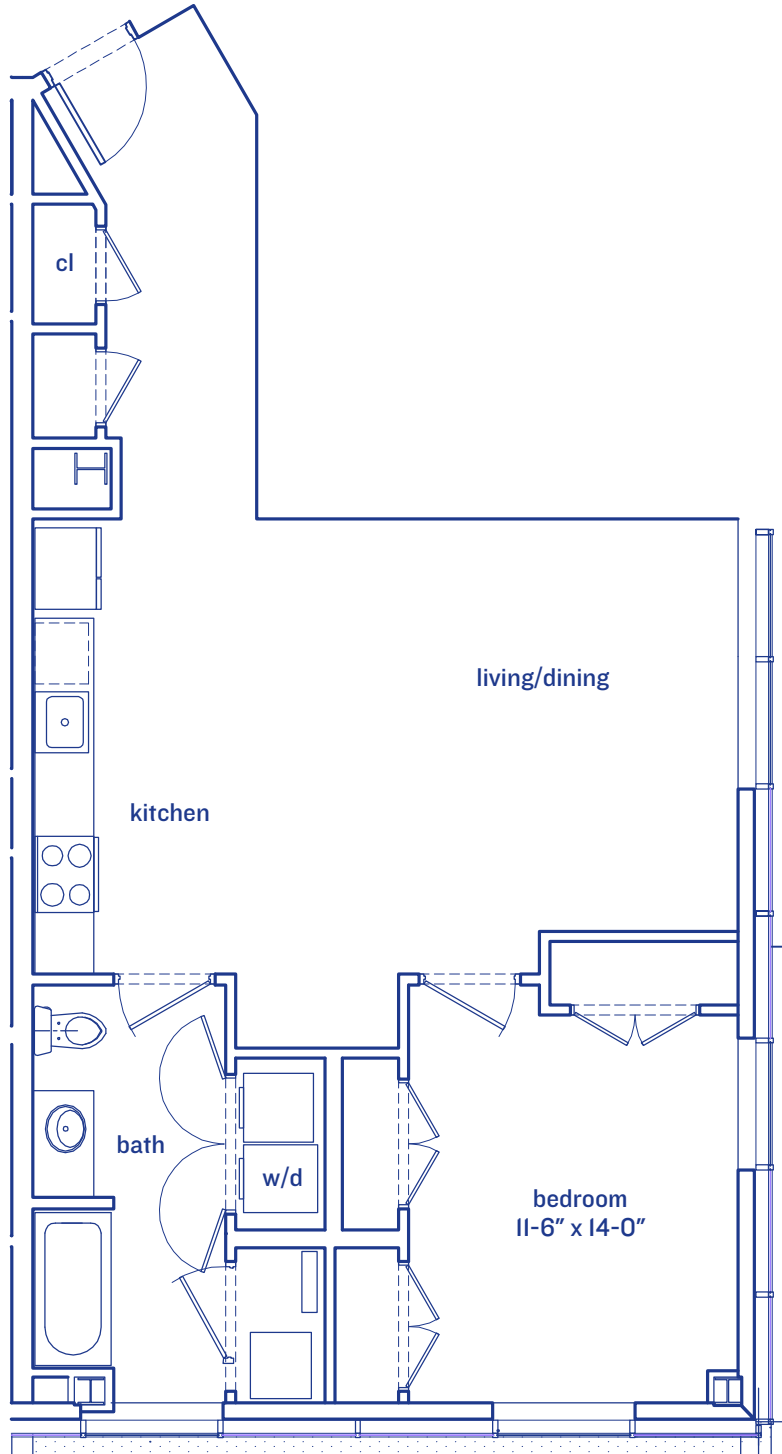

residences

507
THRU
707

square feet

848

floors

5-7

bedrooms

1

baths

1

contact

203-339-5904

333STATE.COM

THE UNIT LAYOUT, SQUARE FOOTAGE AND DIMENSIONS ARE APPROXIMATE AND SUBJECT TO NORMAL CONSTRUCTION VARIANCES AND TOLERANCES. SQUARE FOOTAGES EXCEED THE USABLE FLOOR AREA. THIS FLOOR PLAN IS BASED ON CONSTRUCTION DRAWINGS.