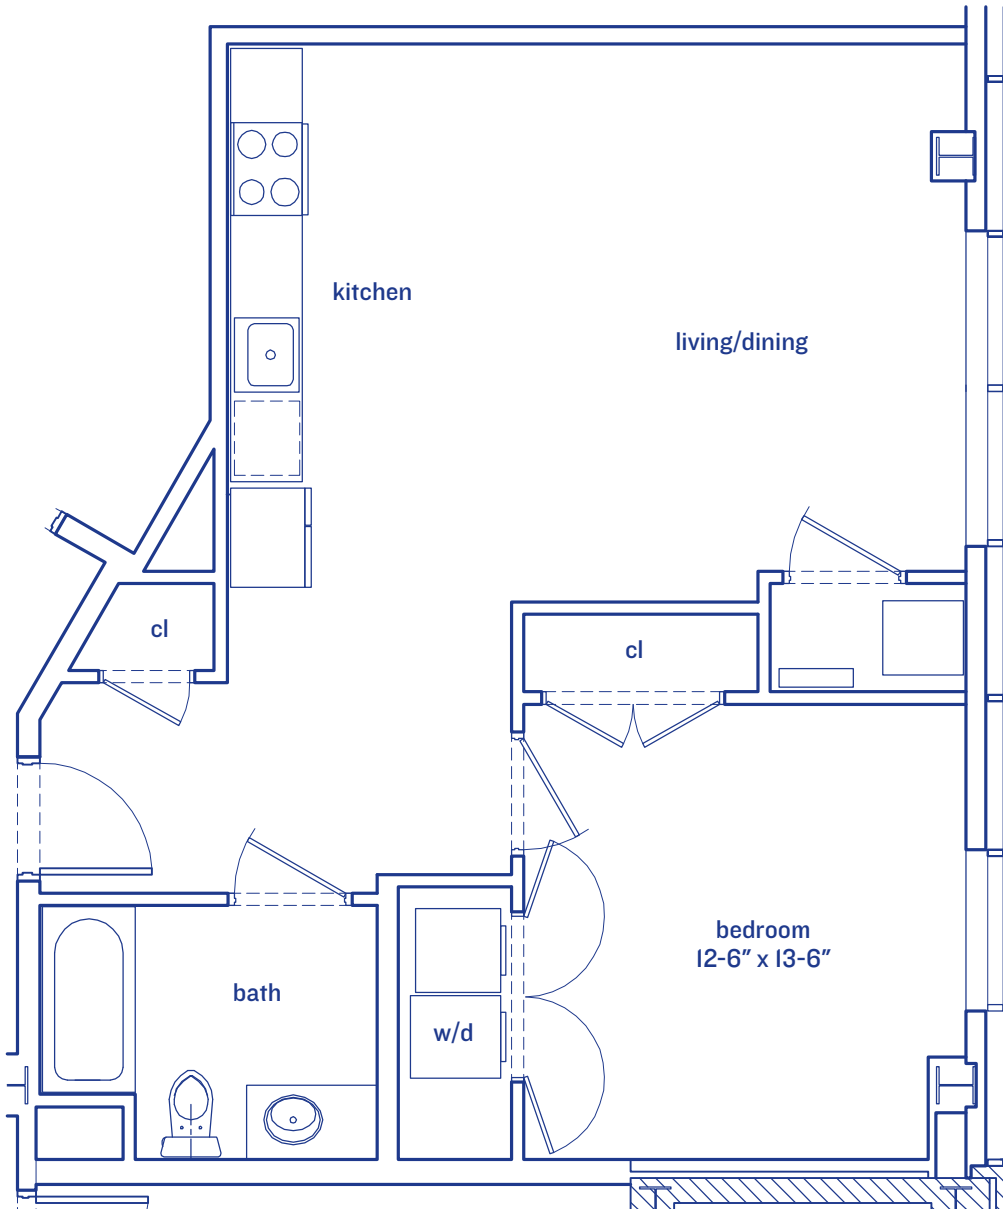

residences

510
THRU
710

square feet

710

floors

5-7

bedrooms

1

baths

1

contact

203-339-5904 **333STATE.COM**

THE UNIT LAYOUT, SQUARE FOOTAGE AND DIMENSIONS ARE APPROXIMATE AND SUBJECT TO NORMAL CONSTRUCTION VARIANCES AND TOLERANCES. SQUARE FOOTAGES EXCEED THE USABLE FLOOR AREA. THIS FLOOR PLAN IS BASED ON CONSTRUCTION DRAWINGS.